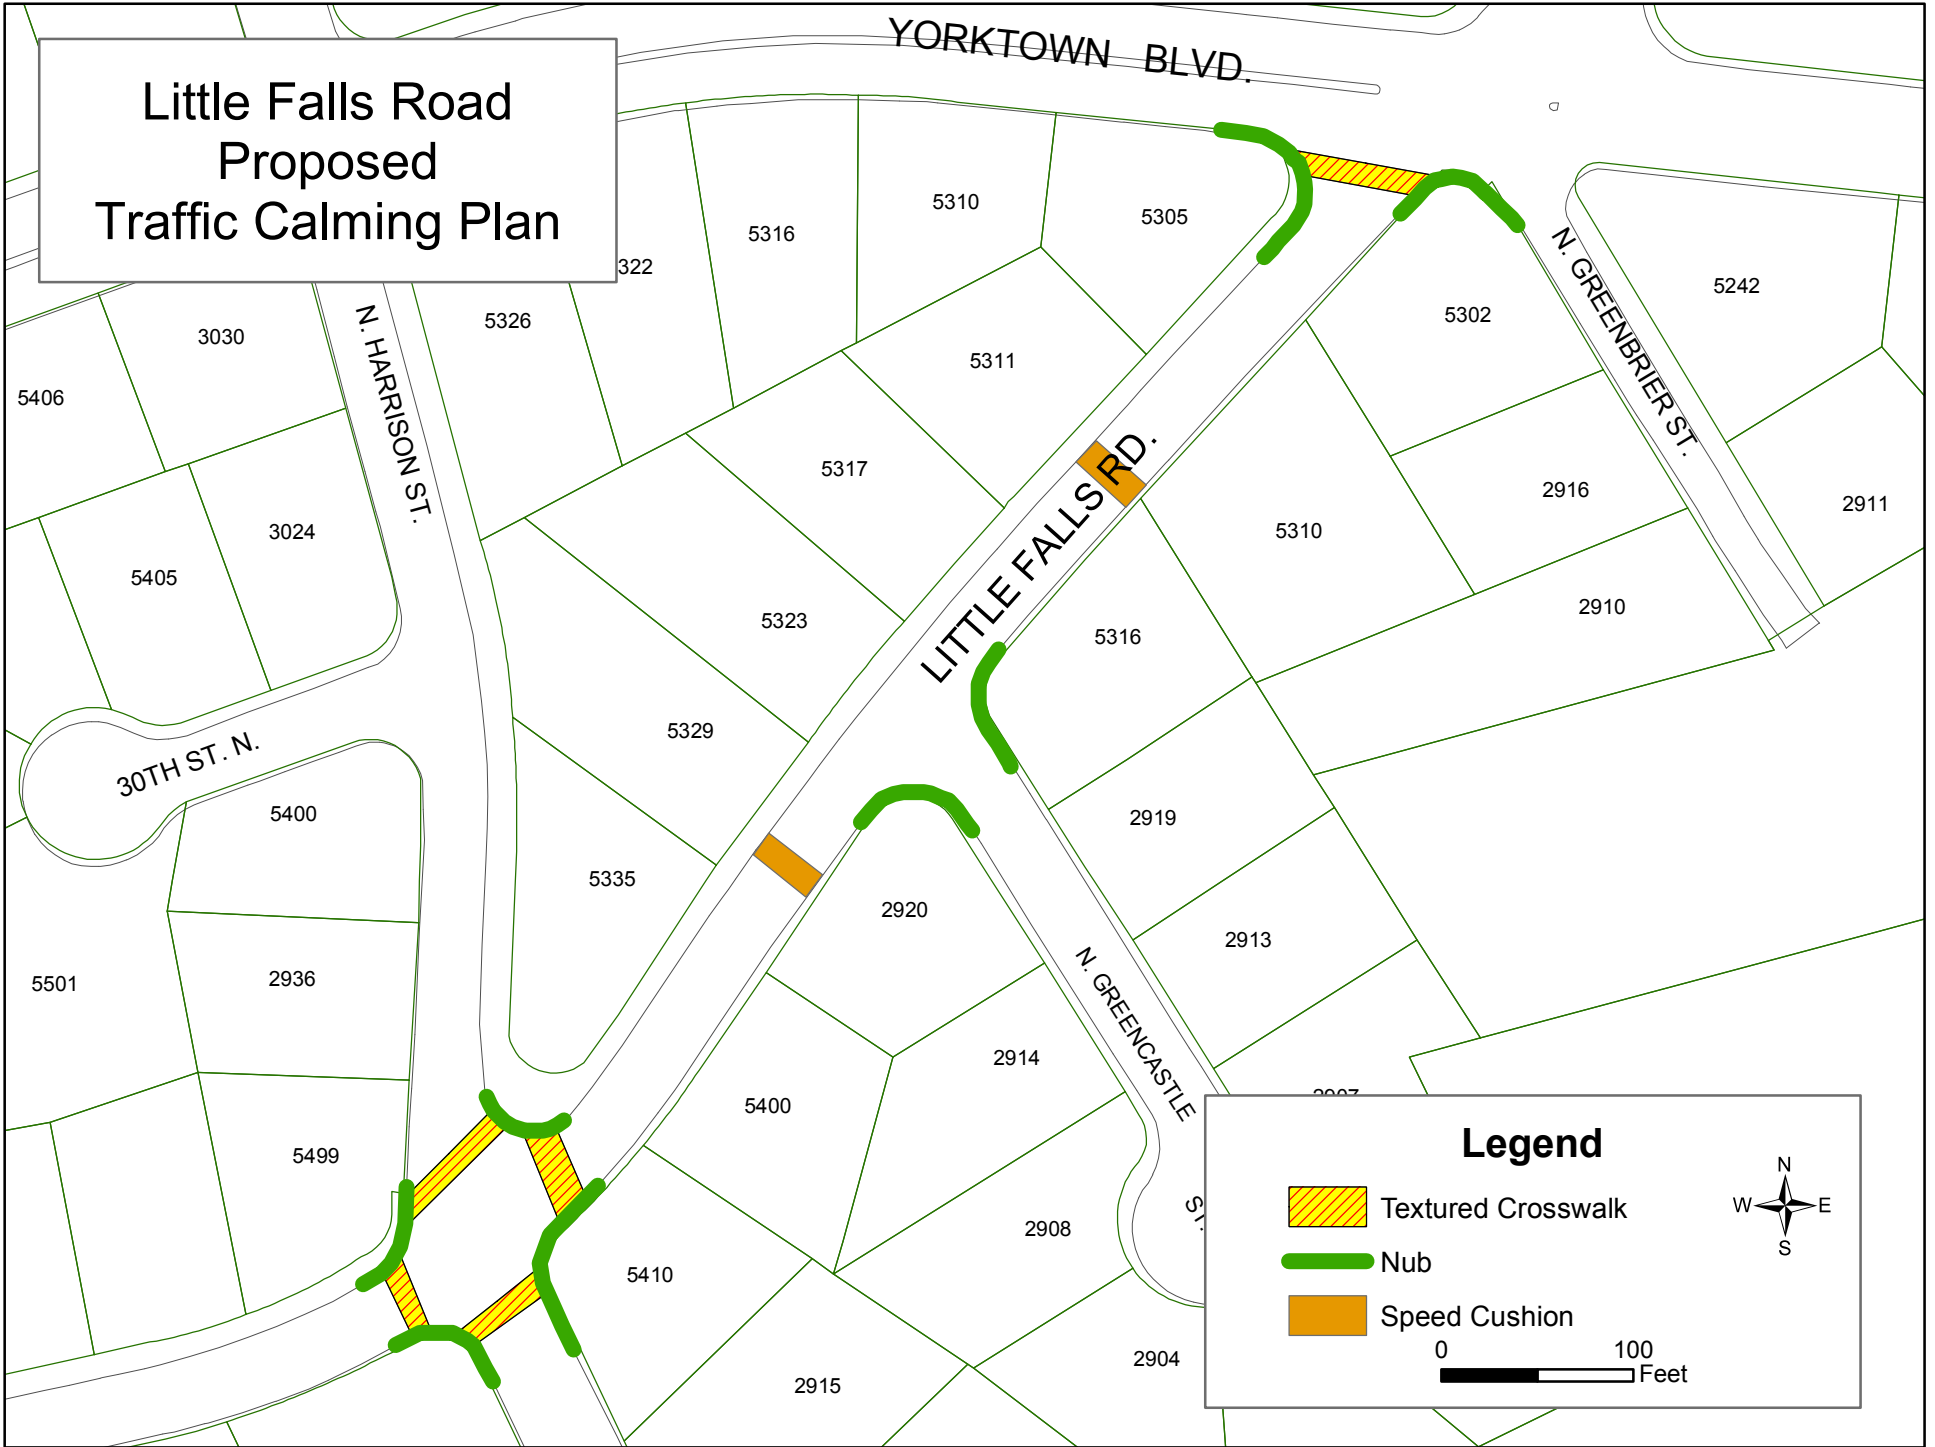

Little Falls Road Proposed Traffic Calming Plan

Legend

-  Textured Crosswalk
-  Nub
-  Speed Cushion

0 100
Feet